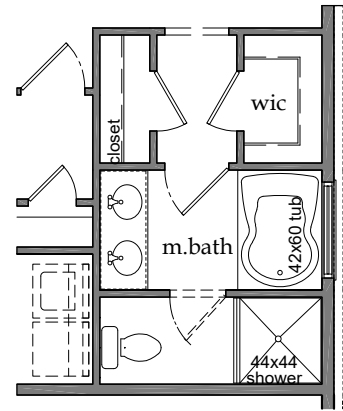

APK Homes

1522 - Woodward

2019-0318

Deluxe M.Bath

53'-7 1/2"

First Floor Plan

9'-0" ceiling height, unless noted otherwise

39'-3"

APK Homes

1522 - Woodward

2019-0318

Alternate First Floor Plan
9'-0" ceiling height, unless noted otherwise

39'-3"

53'-7 1/2"

Elevation 'C'

Elevation 'A'