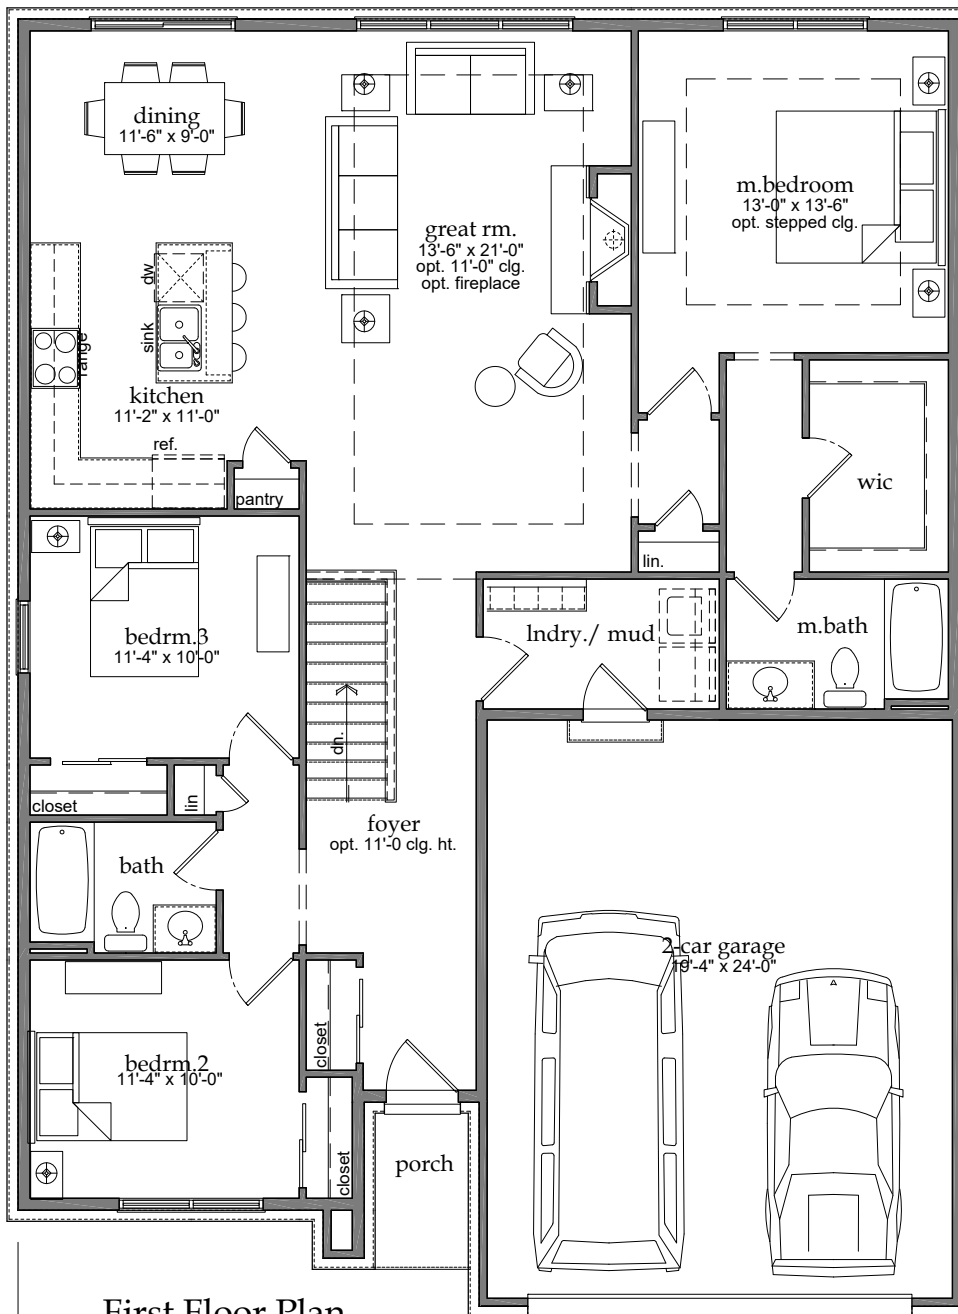

APK Homes

1522 - Woodward

2019-0318

Deluxe M.Bath

53'-7 1/2"

First Floor Plan

9'-0" ceiling height, unless noted otherwise

39'-3"

APK Homes

1522 - Woodward

2019-0318

Alternate First Floor Plan
9'-0" ceiling height, unless noted otherwise

39'-3"

53'-7 1/2"

Elevation 'C'

Elevation 'A'

Elevation 'B'