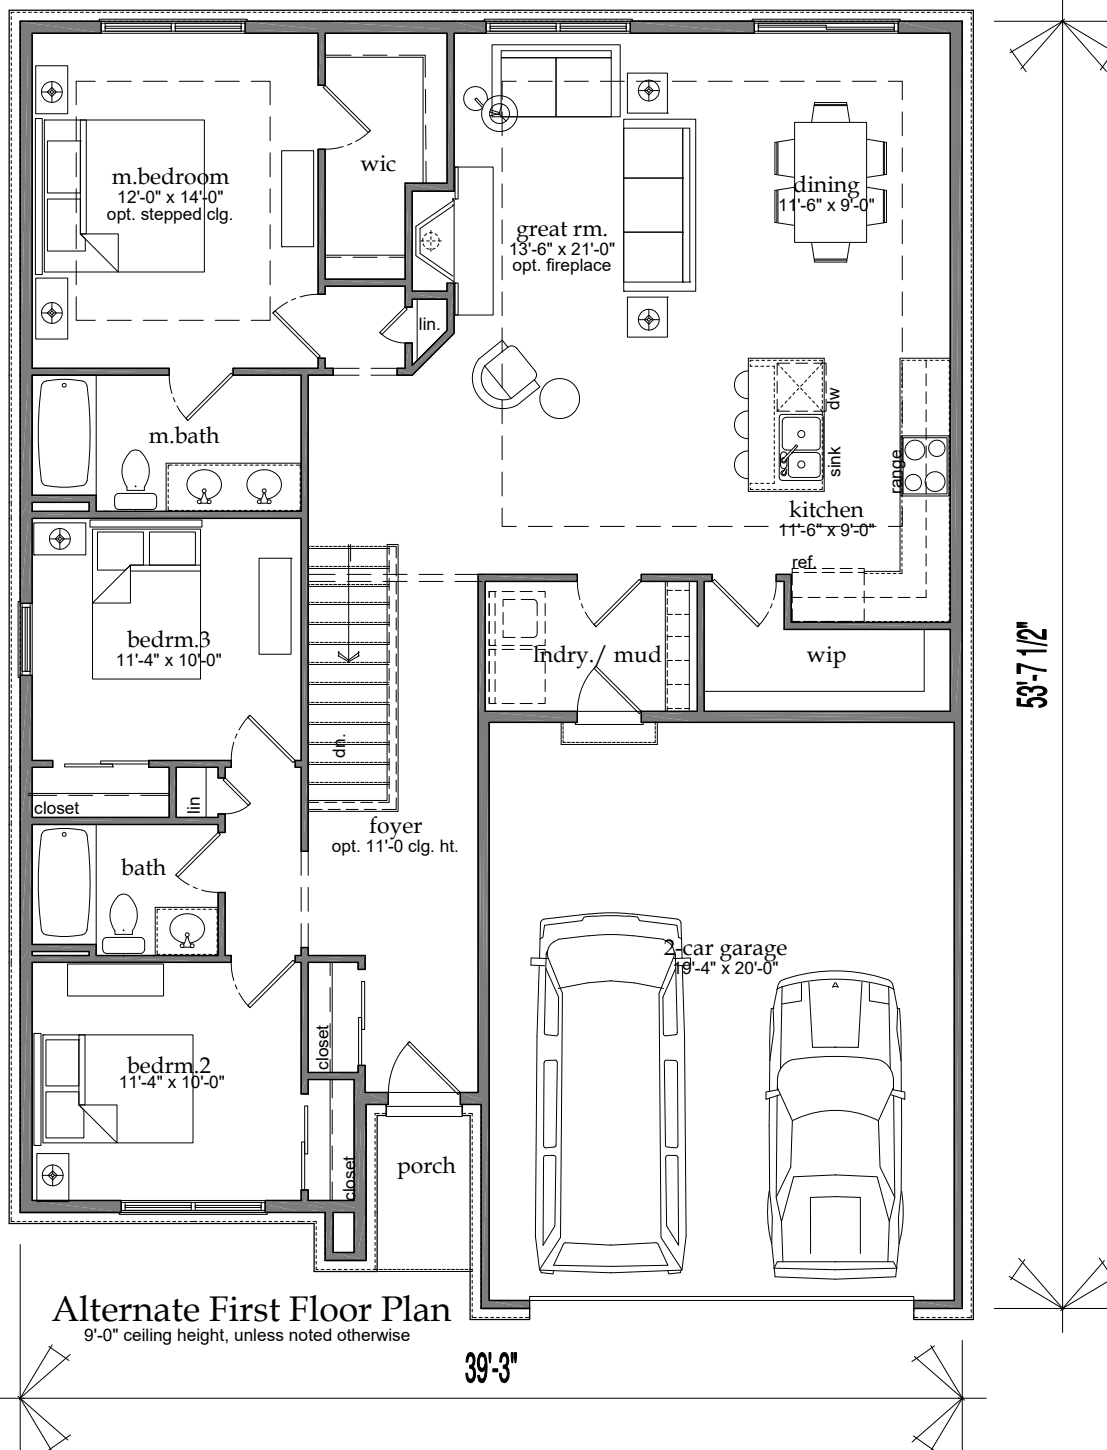

APK Homes

1522 - Woodward

2019-0318

Deluxe M.Bath

53'-7 1/2"

First Floor Plan

9'-0" ceiling height, unless noted otherwise

39'-3"

APK Homes

1522 - Woodward

2019-0318

Alternate First Floor Plan
9'-0" ceiling height, unless noted otherwise

39'-3"

53'-7 1/2"

Elevation 'C'

Elevation 'A'

Elevation 'B'